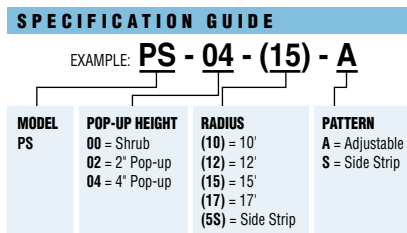

Models

PS-00 – Shrub
 PS-02 – 2" Pop-up
 PS-04 – 4" Pop-up

Dimensions

- Overall height:
 PS-00 – 4½"
 PS-02 – 4½"
 PS-04 – 6½"
- ½" female inlet
- Exposed diameter: 1¼"

Operating Specifications

- Discharge rate:
 .2 to 5.3 GPM
- Radius: 10' to 19'
- Recommended Pressure range:
 20 to 40 PSI

Model PS - Side Strip			
Nozzle	Color Code: Blue ●		
	PSI	GPM	Width (ft.) x Length (ft.)
Model 5SS Side-Strip	20	1.1	4' x 28'
	25	1.2	5' x 30'
	30	1.3	5' x 30'
	35	1.4	5' x 32'
	40	1.5	5' x 33'

Data represent test results in zero wind.
 Adjust for local conditions.
 Optimum performance is at 25 PSI.
 Performance data are derived from tests that conform to ASAE Standard S398.1. See Hunter Irrigation Products Catalog for complete ASAE Certification Statement.